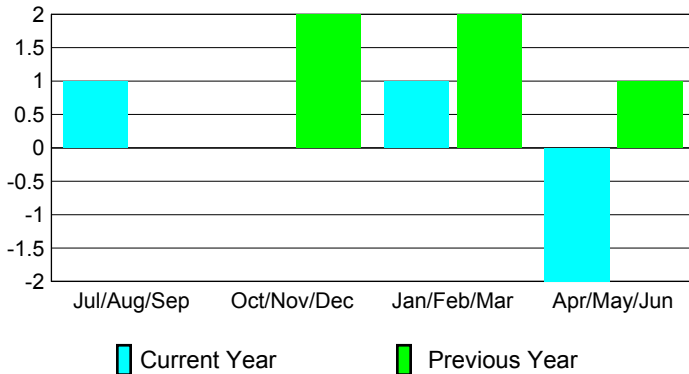

2009-2010 GMT Quarterly Report for District (or Undistricted) **District 2 S2**

GMT: **Shah JOHN 'JACK' R FERGUS**

Location: **TEXAS**

GMT CA: **1**

CLUBS

Club Results
2009-2010

Clubs
2008-2009

Month	New Club Goal	Actual New Clubs	Actual Dropped Clubs	Gain/Loss of Clubs	Gain/Loss of Clubs
Jul/Aug/Sep	1	1	0	1	0
Oct/Nov/Dec	1	0	0	0	2
Jan/Feb/Mar	2	1	0	1	2
Apr/May/June	1	0	-2	-2	1
Totals	5	2	-2	0	5

Club Results 2009-2010

Goal, New, Dropped, Gain/Loss

Comparison of Club Gain/Loss

Current Year Compared to the Previous Year

YTD Status Quo Clubs 2009-2010

Status Quo Clubs Compared to Status Quo Members

MEMBERSHIP