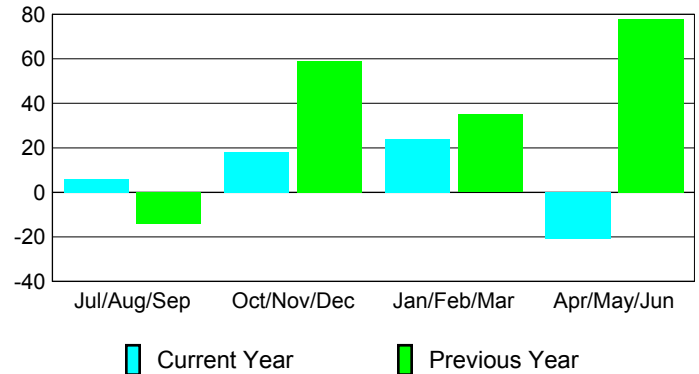

Membership Results
2009-2010

Membership
2008-2009

Month	Net Memb Goal	Actual New Memb	Actual Dropped Memb	Gain/Loss of Memb	Gain/Loss of Memb
Jul/Aug/Sep	40	82	-76	6	-14
Oct/Nov/Dec	20	106	-88	18	59
Jan/Feb/Mar	40	109	-85	24	35
Apr/May/June	15	84	-105	-21	78
Totals	115	381	-354	27	158

Membership Results 2009-2010

Goal, New, Dropped, Gain/Loss

Comparison of Membership Gain/Loss

Current Year Compared to the Previous Year

Gender Comparison 2009-2010

Jul/Aug/Sep

Oct/Nov/Dec

Jan/Feb/Mar

Apr/May/June

Male

Female