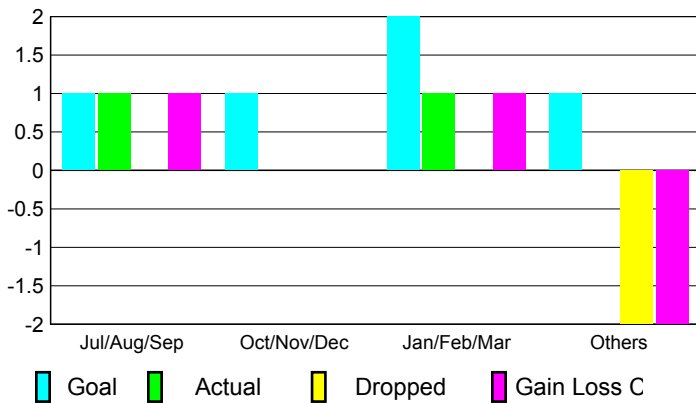

2009-2010 GMT Quarterly Report for District (or Undistricted) **District 2 S2**

GMT: **Shah JOHN 'JACK' R FERGUS**

Location: **TEXAS**

GMT CA: **1**

CLUBS

Club Results
2009-2010

Clubs
2008-2009

Month	New Club Goal	Actual New Clubs	Actual Dropped Clubs	Gain/Loss of Clubs	Gain/Loss of Clubs
Jul/Aug/Sep	1	1	0	1	0
Oct/Nov/Dec	1	0	0	0	2
Jan/Feb/Mar	2	1	0	1	2
Apr/May/June	1	0	-2	-2	1
Totals	5	2	-2	0	5

Club Results 2009-2010

Goal, New, Dropped, Gain/Loss

Comparison of Club Gain/Loss

Current Year Compared to the Previous Year

YTD Status Quo Clubs 2009-2010

Status Quo Clubs Compared to Status Quo Members

MEMBERSHIP

Membership Results
2009-2010

Membership
2008-2009

Month	Net Memb Goal	Actual New Memb	Actual Dropped Memb	Gain/Loss of Memb	Gain/Loss of Memb
Jul/Aug/Sep	40	82	-76	6	-14
Oct/Nov/Dec	20	106	-88	18	59
Jan/Feb/Mar	40	109	-85	24	35
Apr/May/June	15	84	-105	-21	78
Totals	115	381	-354	27	158