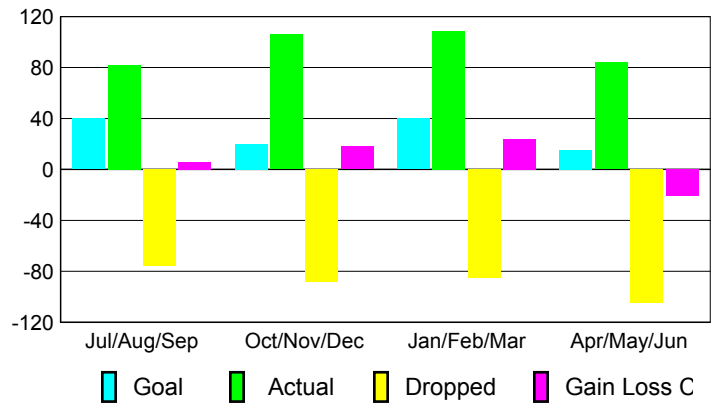

Membership Results 2009-2010

Goal, New, Dropped, Gain/Loss

Comparison of Membership Gain/Loss

Current Year Compared to the Previous Year